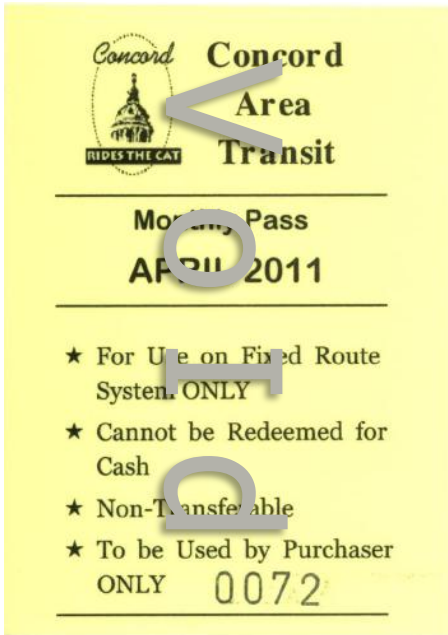

CAT Monthly Pass $32.00

- Good for 48 rides per month
- Save $28.00 for 48 rides
- Can be used on all CAT buses except for ADA Paratransit
- Expires the end of each month
- Can only be used by the purchaser, non-transferable